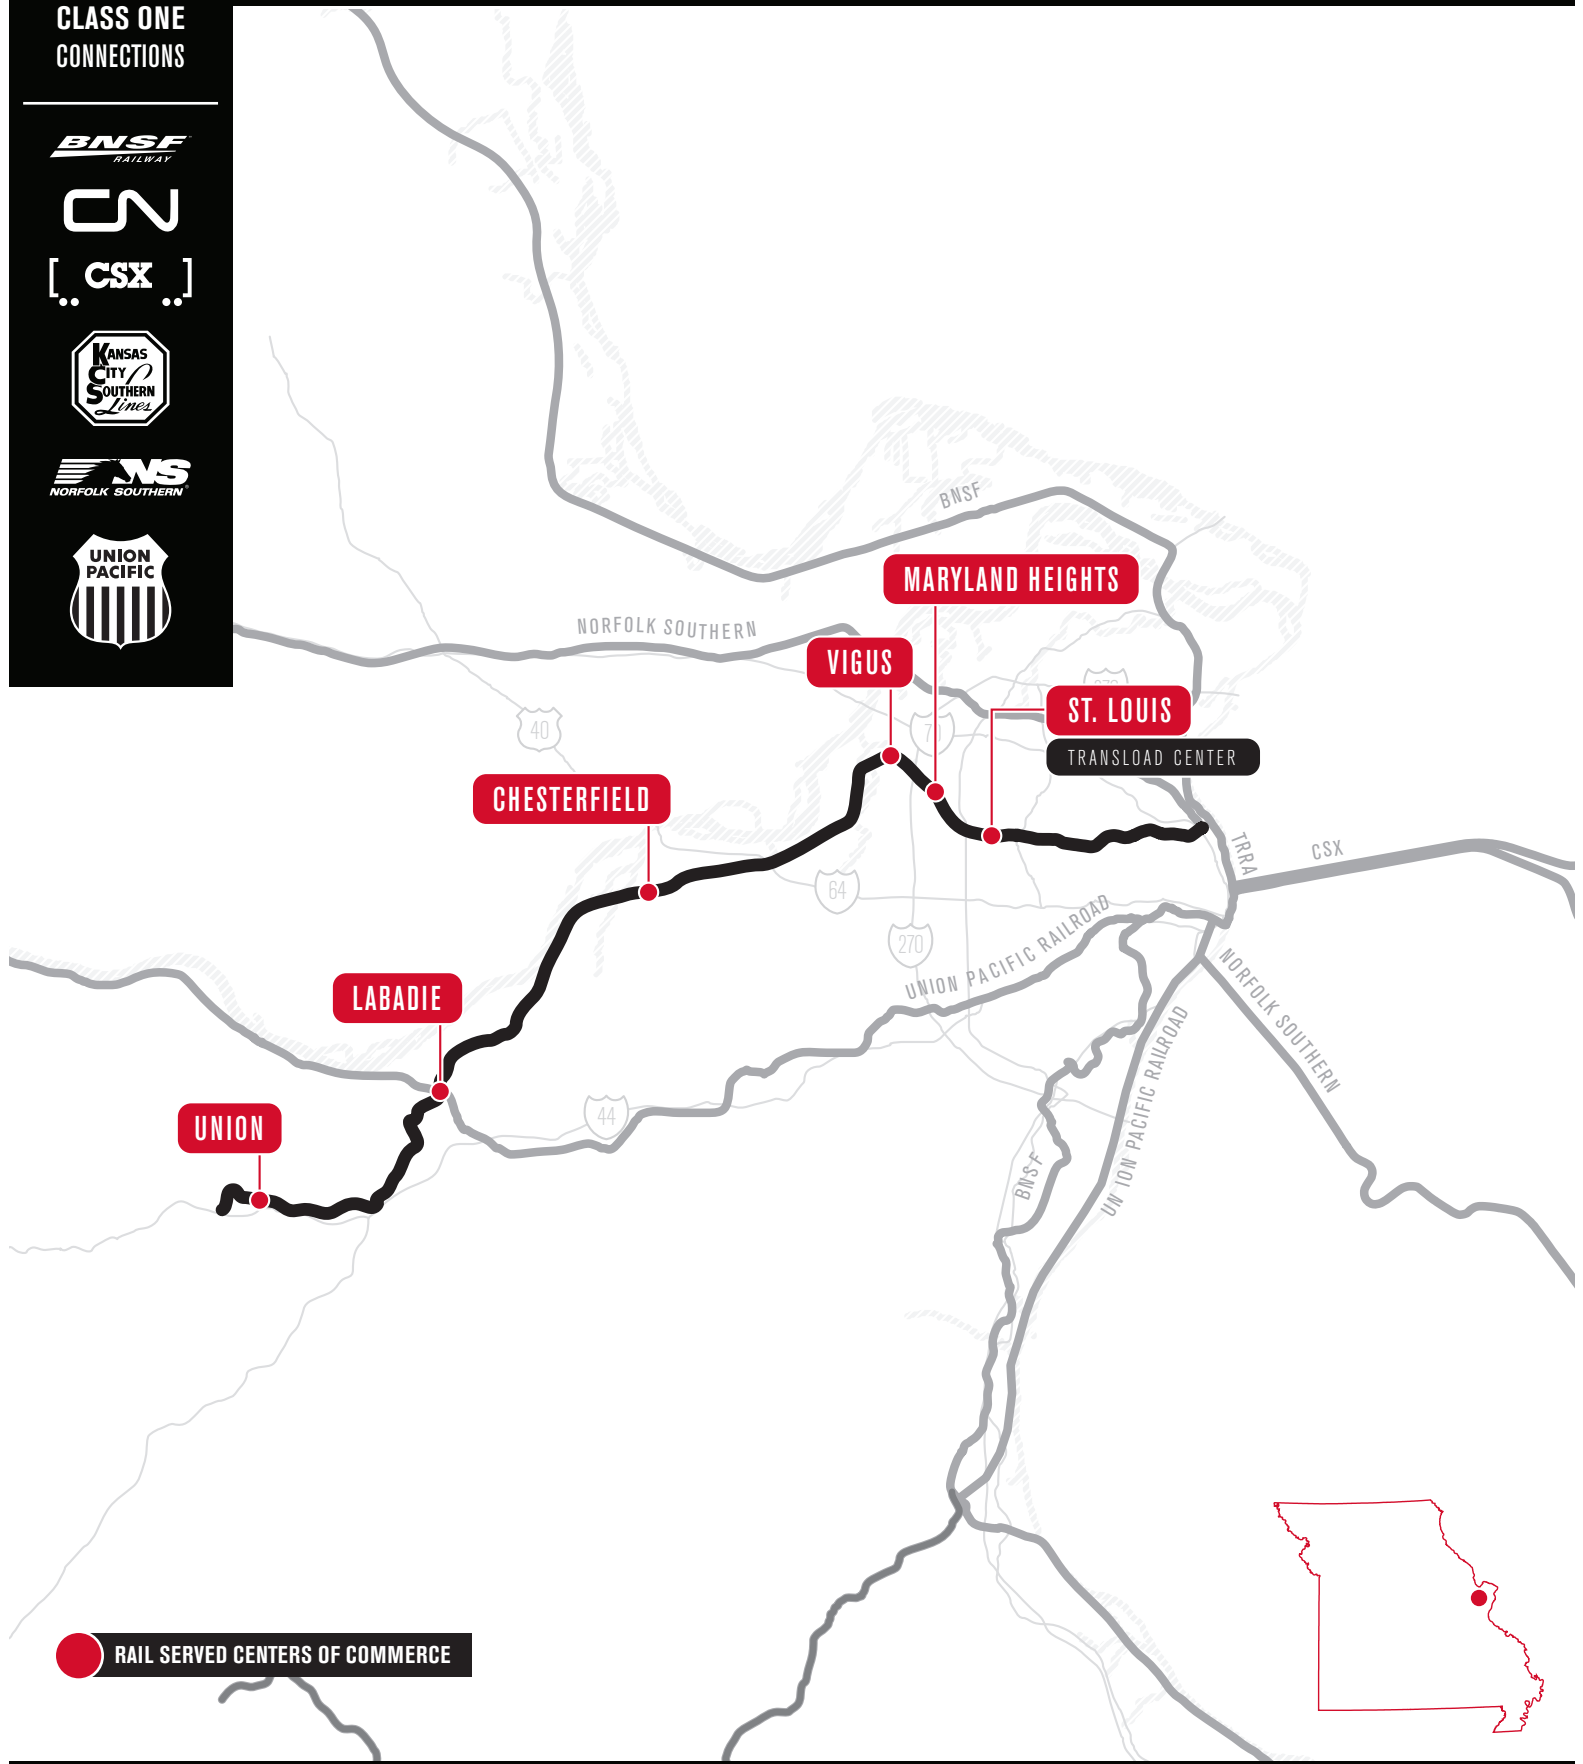

CLASS ONE
CONNECTIONS

 RAIL SERVED CENTERS OF COMMERCE

CENTRAL MIDLAND RAILWAY

Union, Missouri to St. Louis, Missouri