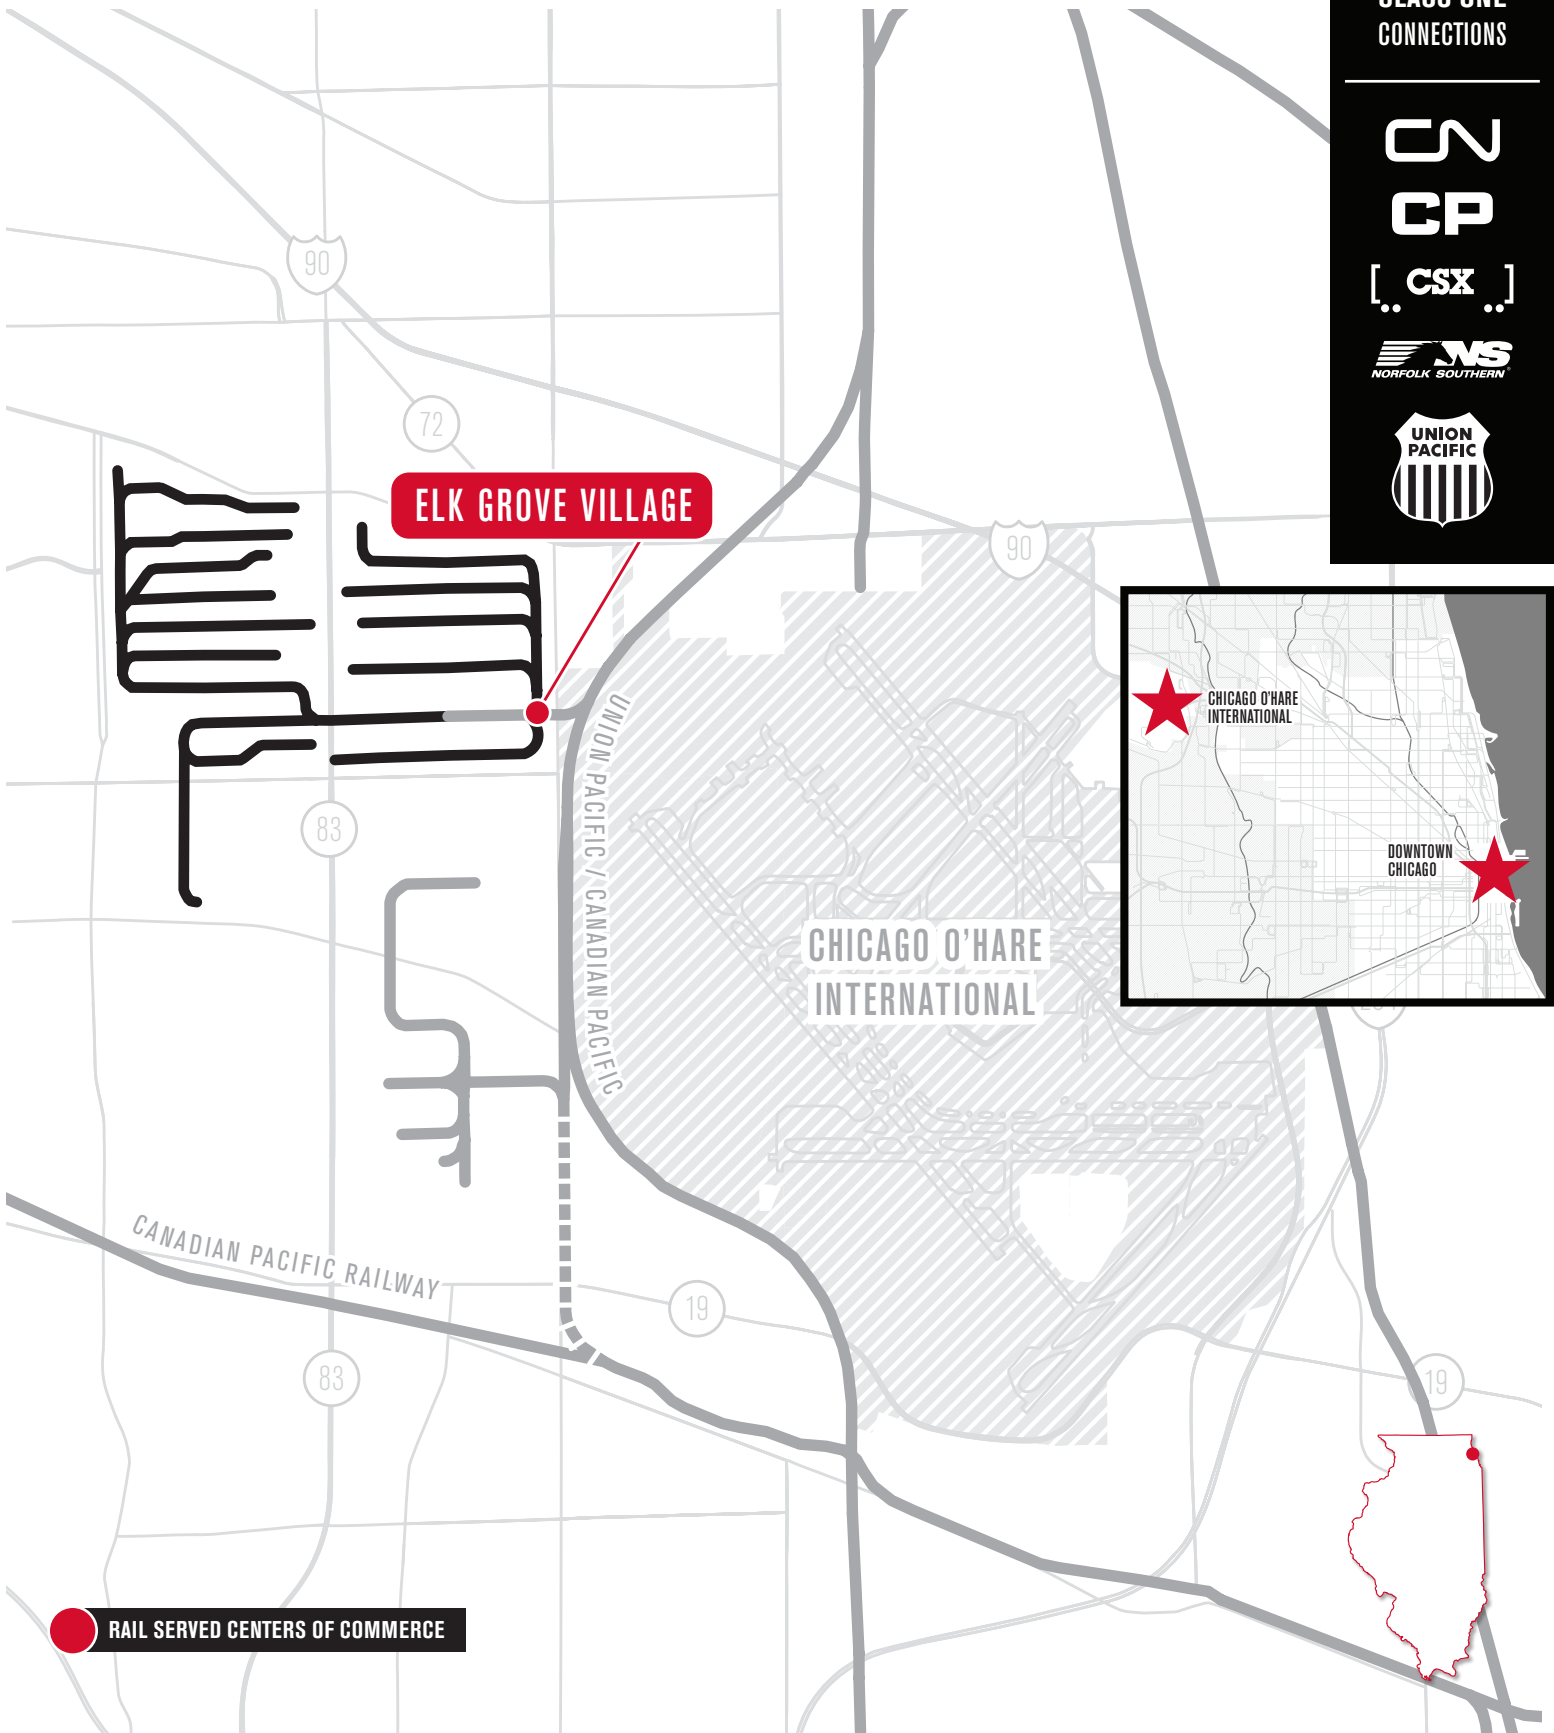

CLASS ONE  
CONNECTIONS

SN

CP

[ CSX ]

NORFOLK SOUTHERN

RAIL SERVED CENTERS OF COMMERCE

# CHICAGO JUNCTION RAILWAY

*Elk Grove Village, Illinois*